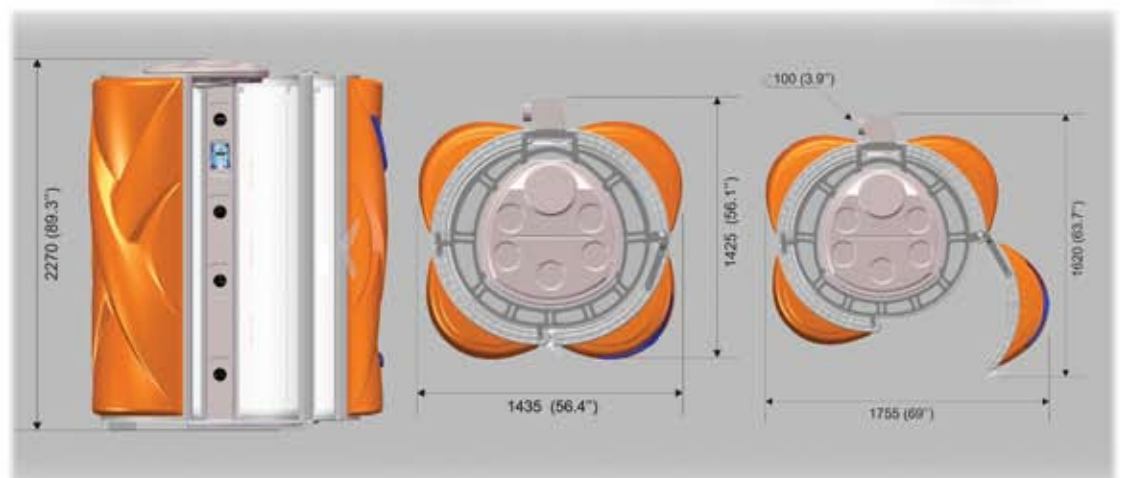

Bed Options

SmartPaytronic

Reeves Enterprise

115 N. Dixieland, Suite 1

Rogers, AR 72756

1.888.812.6833

www.ultimate-tan.com

pioneers in responsible tanning since 1974