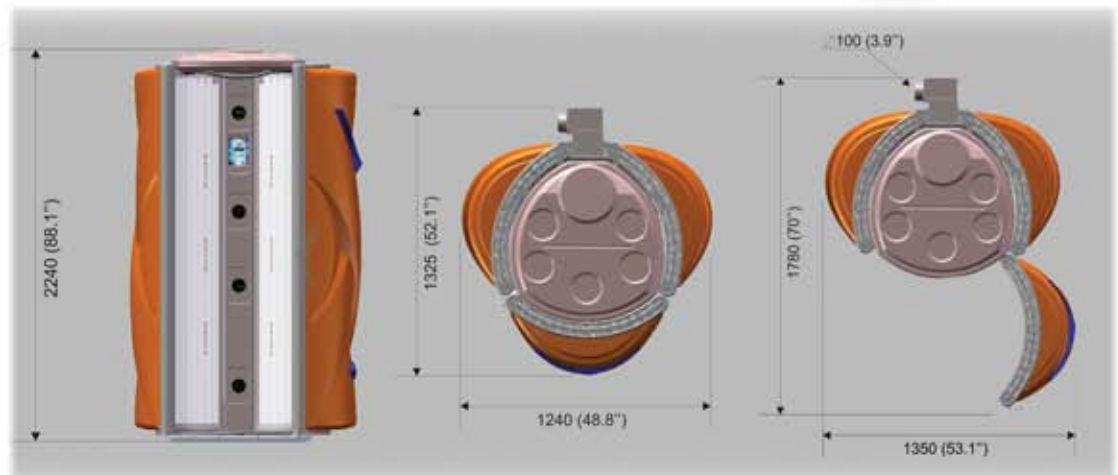

Bed Options

SmartPaytronic

Reeves Enterprise

115 N. Dixieland, Suite 1

Rogers, AR 72756

1.888.812.6833

www.ultimate-tan.com