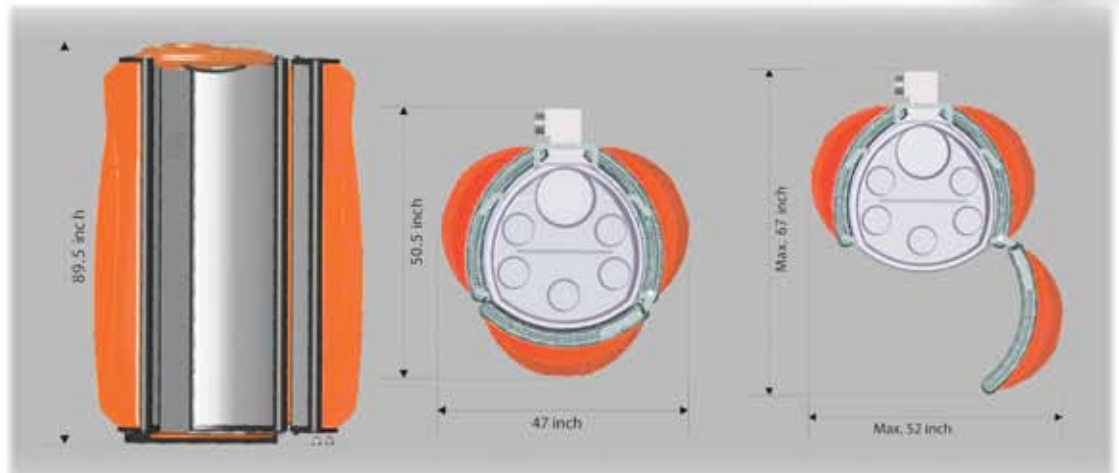

Amperage: 41 A

Breaker Size: 50 A (slow) recommended

Wire Size: 7 AWG recommended

Buck/Booster(s): 1.5 KVA (16/32)

Bed Dimensions (Open): 67" L x 52" W x 90" H

Crated Dimensions: 89" L x 43" W x 63" H

Crated Weight: 610 lbs

Bed Features

SmartLight

SmartService

SmartSpeakers

SmartControl

SmartCooler

Bed Options

SmartPaytronic