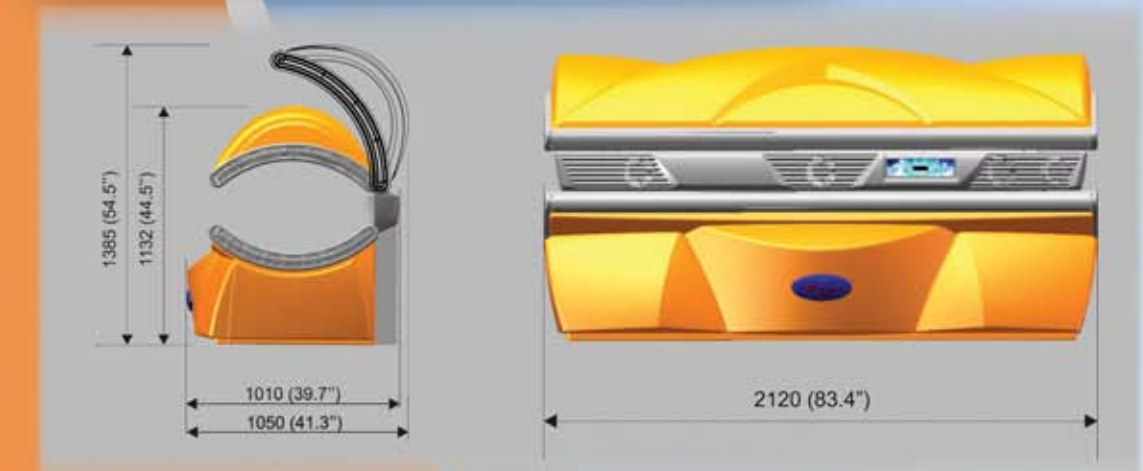

UltraSun

General Specifications

(16) Sunfit X+ 100W Lamps (in the canopy)
(2) Sunfit RS 500W - HP lamps (in the canopy)
(16) Sunfit XL+ 120W Lamps (in the base)

Max. Exposure Time: 20 minutes
Colors: XtremeOrange (XOM) & RoyalBlue (RBM)

Blue Flex HP Filter System
Bodycoolers: Body

General Information

Power Supply: 1phase - 220V/60Hz + Ground
Amperage: 26 A
Breaker Size: 30 A (slow) recommended
Wire Size: 10 AWG recommended
Buck/Booster(s): 0.75 kVA (16/32)

Bed Dimensions (Open): 84" L x 42" w x 55" H
Grated Dimensions: 89" L x 45" w x 53" H
Grated Weight: 642 lbs
Minimum Room Size: 8'4" L x 8'0" w

Bed Features

SmartLight, SmartCooler, SmartService & SmartControl

Bed Options

SmartPaytronic & SmartSound

Color Options

- XtremeOrange Metallic
- RoyalBlue Metallic

Bed Features

SmartLight   SmartCooler   SmartService

SmartControl

Bed Options

SmartPaytronic   SmartSound

Q5

Q5-2

Reeves Enterprise

115 N. Dixieland, Suite 1
Rogers, AR 72756

1.888.812.6833

www.ultimate-tan.com

UltraSun®
pioneers in responsible tanning since 1974