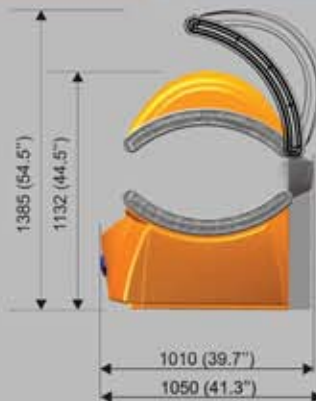

Reeves Enterprise

115 N. Dixieland, Suite 1
Rogers, AR 72756

1.888.812.6833

www.ultimate-tan.com

UltraSun®
pioneers in responsible tanning since 1974