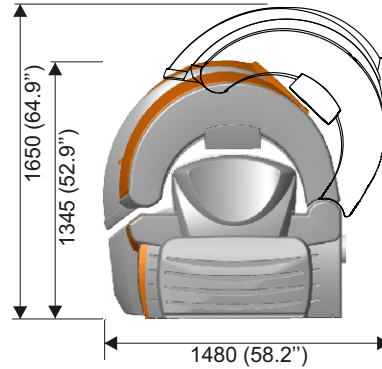

Q25

Dimensions - Grundabmessungen - Afmetingen - Dimensions

All dimensions in mm.
Between brackets in inches.