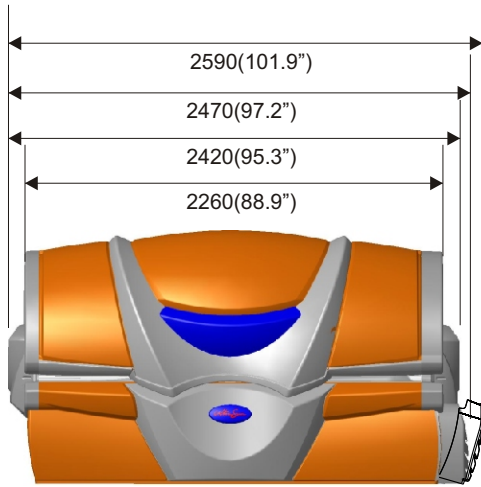

Q25

Dimensions - Grundabmessungen - Afmetingen - Dimensions

All dimensions in mm.
Between brackets in inches.