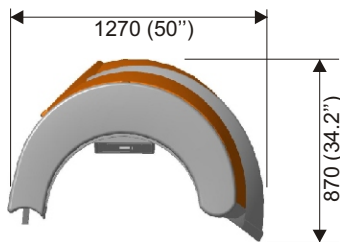

Q25

Dimensions - Grundabmessungen - Afmetingen - Dimensions

All dimensions in mm.
Between brackets in inches.