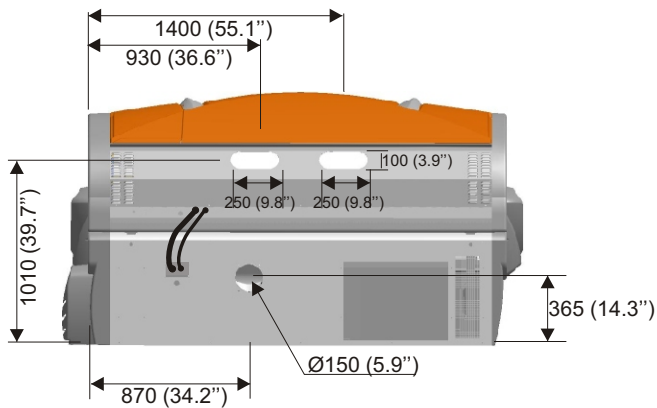

Q25

Dimensions - Grundabmessungen - Afmetingen - Dimensions

All dimensions in mm.
Between brackets in inches.