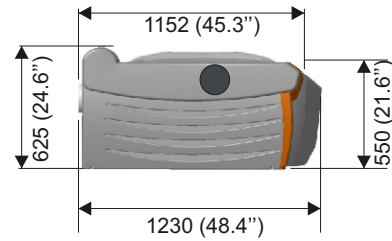

Q25

Dimensions - Grundabmessungen - Afmetingen - Dimensions

All dimensions in mm.
Between brackets in inches.