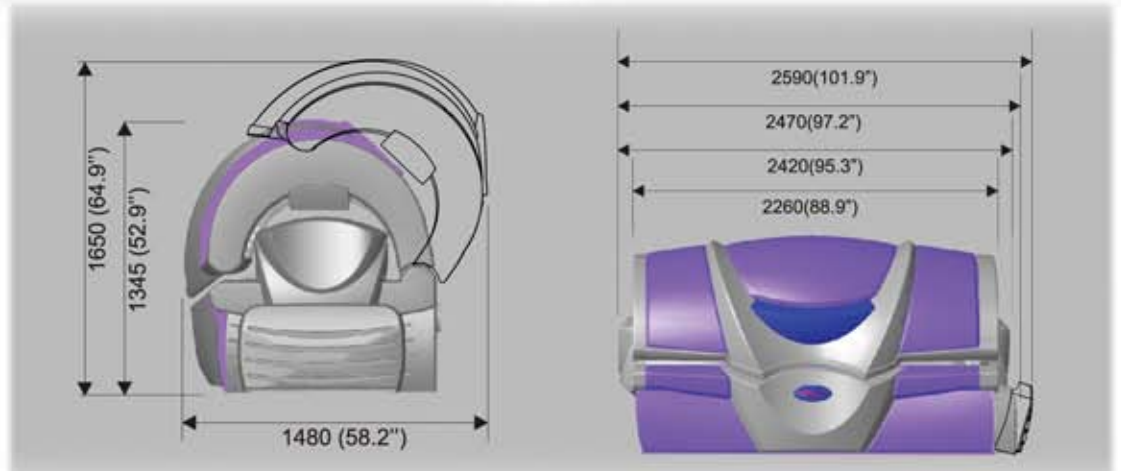

Bed Options

SmartAirco SmartBreeze SmartAroma SmartPaytronic

Reeves Enterprise

115 N. Dixieland, Suite 1
Rogers, AR 72756

1.888.812.6833

www.ultimate-tan.com