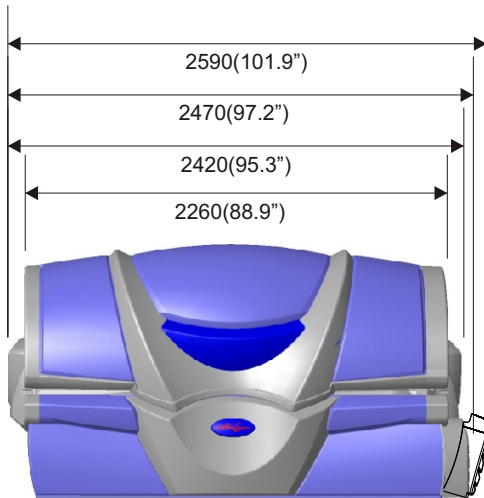

## Dimensions - Grundabmessungen - Afmetingen - Dimensions

Hose  $\leq$  1x  $\text{\O}200\text{mm}$  and 1x  $\text{\O}150\text{mm}$   
 1x  $\text{\O}7.8''$  and 1x  $\text{\O}5.9''$

All dimensions in mm.  
 Between brackets in inches.