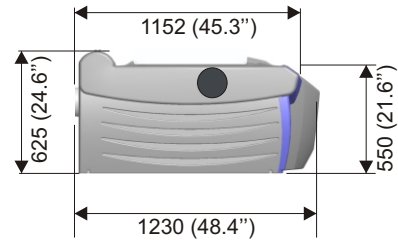

## Dimensions - Grundabmessungen - Afmetingen - Dimensions

Hose  $\leq$  1x  $\text{\O}200\text{mm}$  and 1x  $\text{\O}150\text{mm}$   
 1x  $\text{\O}7.8''$  and 1x  $\text{\O}5.9''$

All dimensions in mm.  
 Between brackets in inches.