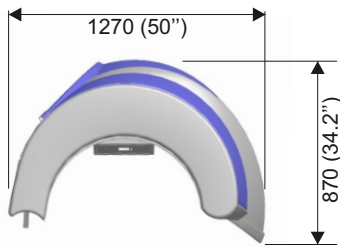

## Dimensions - Grundabmessungen - Afmetingen - Dimensions

Hose  $\leq$  1x  $\text{\O}200\text{mm}$  and 1x  $\text{\O}150\text{mm}$   
 1x  $\text{\O}7.8''$  and 1x  $\text{\O}5.9''$

All dimensions in mm.  
 Between brackets in inches.