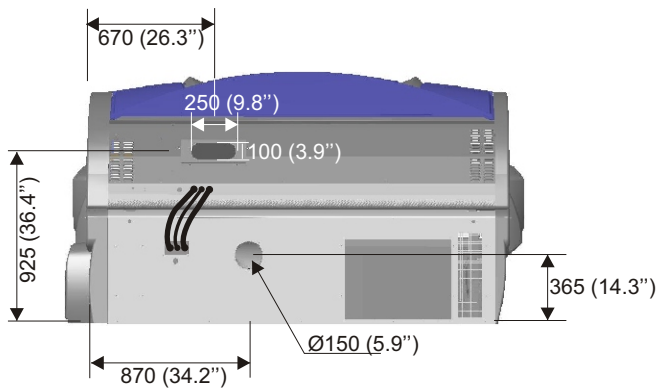

## Dimensions - Grundabmessungen - Afmetingen - Dimensions

Hose  $\leq$  1x  $\text{\O}200\text{mm}$  and 1x  $\text{\O}150\text{mm}$   
 1x  $\text{\O}7.8''$  and 1x  $\text{\O}5.9''$

All dimensions in mm.  
 Between brackets in inches.