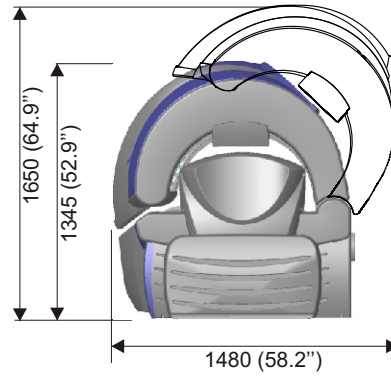

## Dimensions - Grundabmessungen - Afmetingen - Dimensions

Hose  $\leq$  1x  $\text{\O}200\text{mm}$  and 1x  $\text{\O}150\text{mm}$   
 1x  $\text{\O}7.8''$  and 1x  $\text{\O}5.9''$

All dimensions in mm.  
 Between brackets in inches.