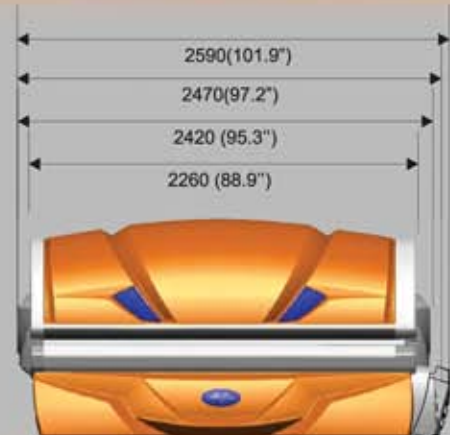

UltraSun

General Specifications

(25) Sunfit XXL 200W Premium Lamps (in the canopy)
(20) Sunfit VX 180W Premium Lamps (in the base)
(6) Sunfit S+ 25W Lamps (in the shouldertanner)

Max. Exposure Time: 12 minutes

Colors: XtremeOrange (XOM) & RoyalBlue (RBM)

Bodycoolers: Turbo and Face+

Central Air Extraction: 1@200mm + 1@150mm

General Information

Power Supply: 3phase - 3x220V/60Hz + Ground

Amperage (w/ Airco): 37 A (40 A)

Breaker Size: 50 A (slow) recommended

Wire Size: 8 AWG recommended

Buck/Booster(s): 2 x 1.0 KVA (16/32)

Bed Dimensions (Open): 102" L x 62" W x 61" H

Crated Dimensions: 91" L x 55" W x 68" H

Crated Weight: 980 lbs

Minimum Room Size: 10'2" L x 9'2" W

Bed Features

SmartLight, SmartCooler, SmartMusic, SmartShape,
SmartShoulder + NeckTanner & SmartControl

Bed Options

SmartAirco, SmartBreeze, SmartAroma &
SmartPaytronic

Color Options

XtremeOrange Metallic

RoyalBlue Metallic

Bed Features

SmartLight SmartCooler SmartShape SmartMusic

SmartTanners SmartService SmartControl

Bed Options

SmartAirco SmartBreeze SmartAroma SmartPaytronic

Reeves Enterprise

115 N. Dixieland, Suite 1
Rogers, AR 72756

1.888.812.6833

www.ultimate-tan.com

Q15

0 XXL

UltraSun®
pioneers in responsible tanning since 1974