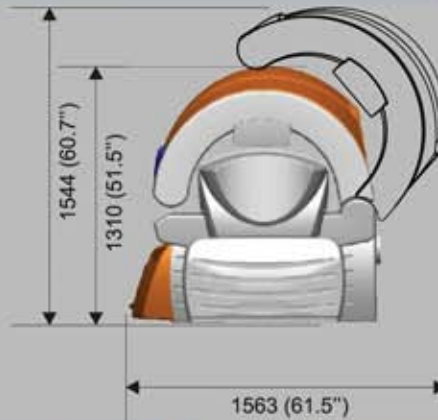

UltraSun

General Specifications

(25) Sunfit XXL 200W Premium Lamps (in the canopy)
(20) Sunfit VX 180W Premium Lamps (in the base)
(6) Sunfit S+ 25W Lamps (in the shouldertanner)

Max. Exposure Time: 12 minutes

Colors: XtremeOrange (XOM) & RoyalBlue (RBM)

Bodycoolers: Turbo and Face+

Central Air Extraction: 1@200mm + 1@150mm

General Information

Power Supply: 3phase - 3x220V/60Hz + Ground

Amperage (w/ Airco): 37 A (40 A)

Breaker Size: 50 A (slow) recommended

Wire Size: 8 AWG recommended

Buck/Booster(s): 2 x 1.0 KVA (16/32)

Bed Dimensions (Open): 102" L x 62" W x 61" H

Crated Dimensions: 91" L x 55" W x 68" H

Crated Weight: 980 lbs

Minimum Room Size: 10'2" L x 9'2" W

Bed Features

SmartLight, SmartCooler, SmartMusic, SmartShape,
SmartShoulder + NeckTanner & SmartControl

Bed Options

SmartAirco, SmartBreeze, SmartAroma &
SmartPaytronic

Color Options

XtremeOrange Metallic

RoyalBlue Metallic

Bed Features

SmartLight SmartCooler SmartShape SmartMusic

SmartTanners SmartService SmartControl

Bed Options

SmartAirco SmartBreeze SmartAroma SmartPaytronic

Reeves Enterprise

115 N. Dixieland, Suite 1
Rogers, AR 72756

1.888.812.6833

www.ultimate-tan.com

Q15

0 XXL

UltraSun®
pioneers in responsible tanning since 1974