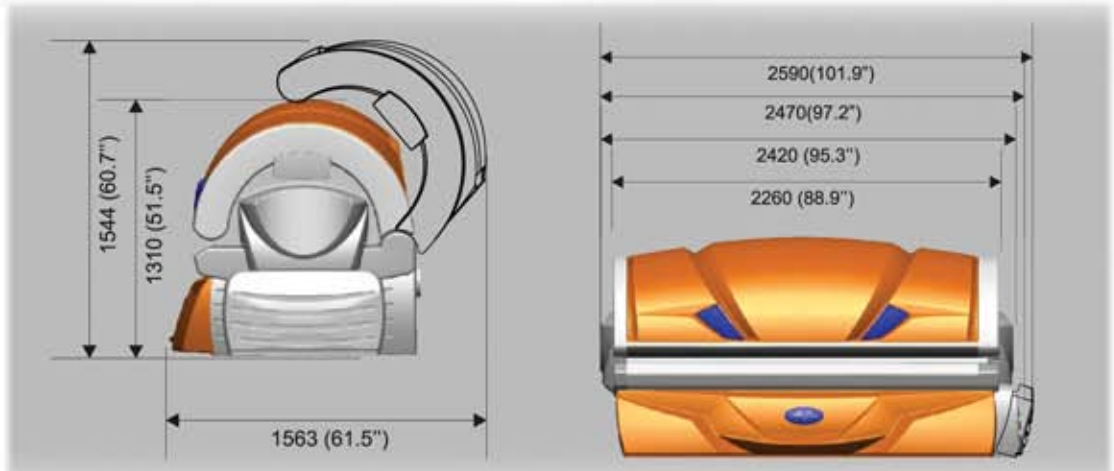

Reeves Enterprise

115 N. Dixieland, Suite 1
Rogers, AR 72756

1.888.812.6833

www.ultimate-tan.com