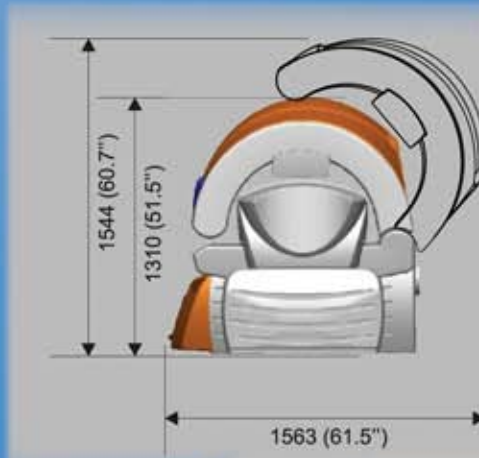

Bed Options

SmartAirco

SmartBreeze

SmartAroma

SmartPaytronic