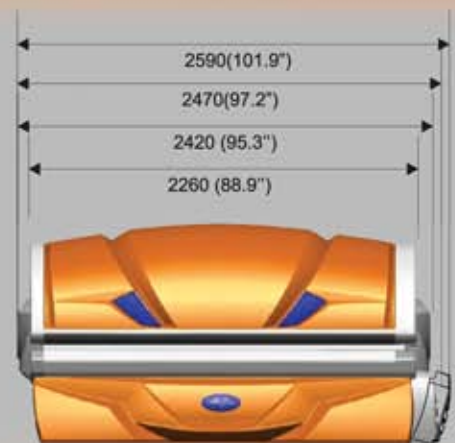

Bed Options

SmartAirco

SmartBreeze

SmartAroma

SmartPaytronic