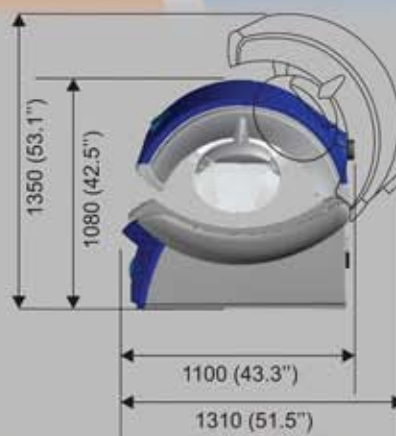

UltraSun

General Specifications

(22) Sunfit XL+ 180W Premium Lamps (in the canopy)
(18) Sunfit VX+ 180W Premium Lamps (in the base)

Max. Exposure Time: 15 minutes

Colors: XtremeOrange (XOM) & RoyalBlue (RBM)

Bodycoolers: Turbine type @ the foot

Central Air Extraction: 1@200mm + 1@150mm

General Information

Power Supply: 1phase - 220V/60Hz + Ground

Amperage: 40 A

Breaker Size: 45 A (slow) recommended

Wire Size: 7 AWG recommended

Buck/Booster(s): 1.0 kVA (16/32)

Bed Dimensions (Open): 90" L x 52" W x 54" H

Crated Dimensions: 89" L x 45" W x 53" H

Crated Weight: 680 lbs

Minimum Room Size: 9'2" L x 8'9" W

Bed Features

SmartLight, SmartCooler, SmartService & SmartControl

Bed Options

SmartPaytronic & SmartSound

Color Options

XtremeOrange Metallic

RoyalBlue Metallic

Bed Features

SmartLight

SmartCooler

SmartService

SmartControl

Bed Options

SmartPaytronic

SmartSound

Reeves Enterprise

115 N. Dixieland, Suite 1
Rogers, AR 72756

1.888.812.6833

www.ultimate-tan.com

Q10

OXXL

UltraSun®
pioneers in responsible tanning since 1974