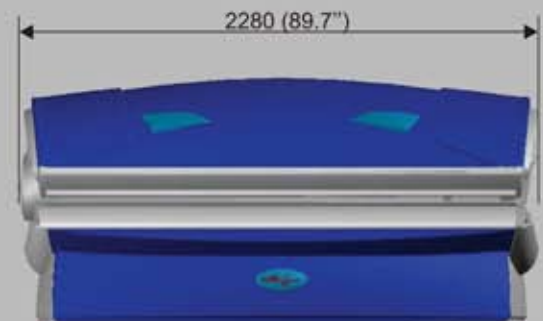

UltraSun

General Specifications

(22) Sunfit XL+ 180W Premium Lamps (in the canopy)
(18) Sunfit VX+ 180W Premium Lamps (in the base)

Max. Exposure Time: 15 minutes

Colors: XtremeOrange (XOM) & RoyalBlue (RBM)

Bodycoolers: Turbine type @ the foot

Central Air Extraction: 1@200mm + 1@150mm

General Information

Power Supply: 1phase - 220V/60Hz + Ground

Amperage: 40 A

Breaker Size: 45 A (slow) recommended

Wire Size: 7 AWG recommended

Buck/Booster(s): 1.0 kVA (16/32)

Bed Dimensions (Open): 90" L x 52" W x 54" H

Crated Dimensions: 89" L x 45" W x 53" H

Crated Weight: 680 lbs

Minimum Room Size: 9'2" L x 8'9" W

Bed Features

SmartLight, SmartCooler, SmartService & SmartControl

Bed Options

SmartPaytronic & SmartSound

Color Options

XtremeOrange Metallic

RoyalBlue Metallic

Bed Features

SmartLight

SmartCooler

SmartService

SmartControl

Bed Options

SmartPaytronic

SmartSound

Reeves Enterprise

115 N. Dixieland, Suite 1
Rogers, AR 72756

1.888.812.6833

www.ultimate-tan.com

Q10

OXXL

UltraSun®
pioneers in responsible tanning since 1974