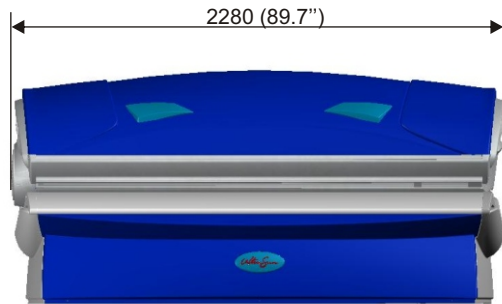

## Dimensions - Grundabmessungen - Afmetingen - Dimensions

All dimensions in mm.  
Between brackets in inches.

**UltraSun**<sup>®</sup>  
pioneers in responsible tanning since 1974

Granaatstraat 6 - NL-7554 TR - Hengelo - The Netherlands // P.O. Box 108 - NL-7550 AC - Hengelo - The Netherlands  
Phone +31(0)74 - 291 2215 - Fax +31(0)74 - 291 5837- info@ultrasun.nl  
www.ultrasun.nl