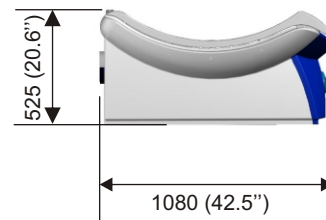

## Dimensions - Grundabmessungen - Afmetingen - Dimensions

All dimensions in mm.  
Between brackets in inches.

**UltraSun**<sup>®</sup>  
pioneers in responsible tanning since 1974

Granaatstraat 6 - NL-7554 TR - Hengelo - The Netherlands // P.O. Box 108 - NL-7550 AC - Hengelo - The Netherlands  
Phone +31(0)74 - 291 2215 - Fax +31(0)74 - 291 5837- info@ultrasun.nl  
www.ultrasun.nl