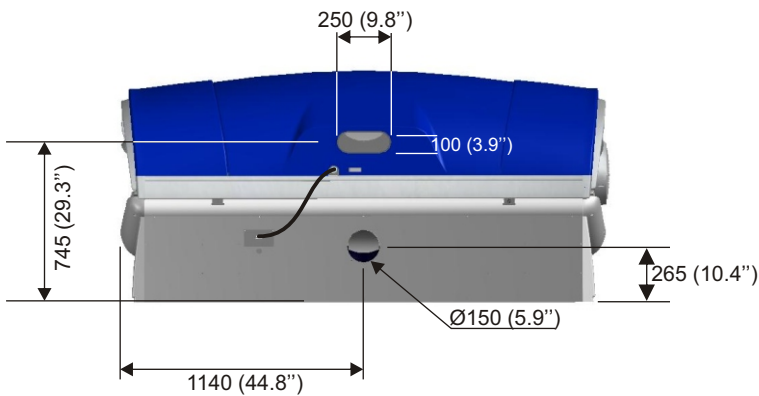

## Dimensions - Grundabmessungen - Afmetingen - Dimensions

All dimensions in mm.  
Between brackets in inches.

**UltraSun**<sup>®</sup>  
pioneers in responsible tanning since 1974

Granaatstraat 6 - NL-7554 TR - Hengelo - The Netherlands // P.O. Box 108 - NL-7550 AC - Hengelo - The Netherlands  
Phone +31(0)74 - 291 2215 - Fax +31(0)74 - 291 5837- info@ultrasun.nl  
www.ultrasun.nl