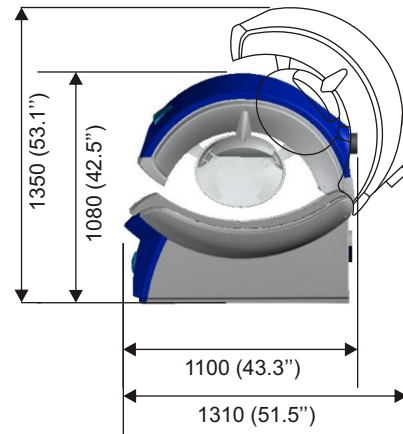

## Dimensions - Grundabmessungen - Afmetingen - Dimensions

All dimensions in mm.  
Between brackets in inches.

**UltraSun**<sup>®</sup>  
pioneers in responsible tanning since 1974

Granaatstraat 6 - NL-7554 TR - Hengelo - The Netherlands // P.O. Box 108 - NL-7550 AC - Hengelo - The Netherlands  
Phone +31(0)74 - 291 2215 - Fax +31(0)74 - 291 5837- info@ultrasun.nl  
www.ultrasun.nl