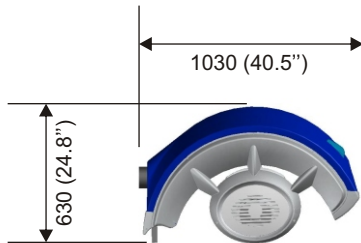

## Dimensions - Grundabmessungen - Afmetingen - Dimensions

All dimensions in mm.  
Between brackets in inches.

**UltraSun**<sup>®</sup>  
pioneers in responsible tanning since 1974

Granaatstraat 6 - NL-7554 TR - Hengelo - The Netherlands // P.O. Box 108 - NL-7550 AC - Hengelo - The Netherlands  
Phone +31(0)74 - 291 2215 - Fax +31(0)74 - 291 5837- info@ultrasun.nl  
www.ultrasun.nl