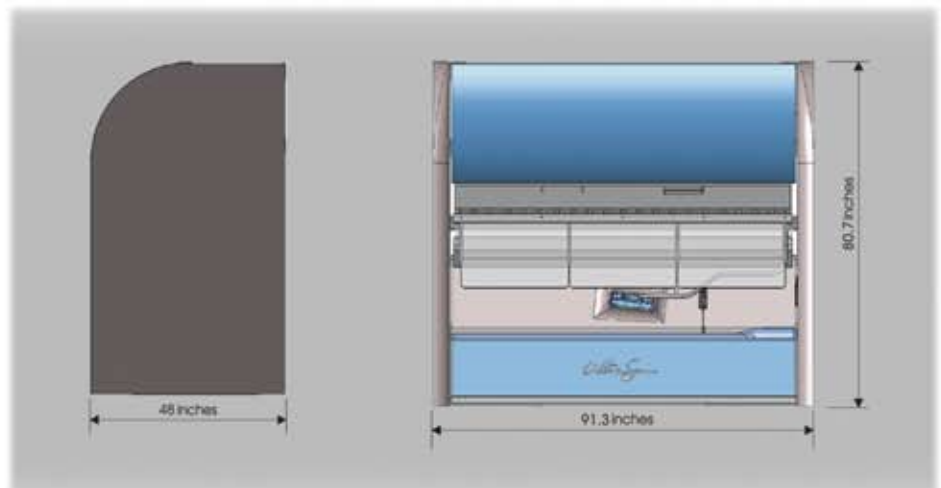

Bed Features

Bed Options

Reeves Enterprise

115 N. Dixieland, Suite 1
Rogers, AR 72756

1.888.812.6833

www.ultimate-tan.com