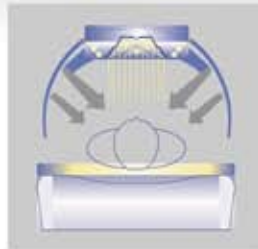

Reeves Enterprise

115 N. Dixieland, Suite 1
Rogers, AR 72756

1.888.812.6833

www.ultimate-tan.com