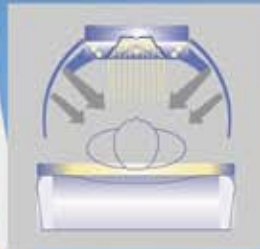

gigaSun

General Specifications

- (6) Sunfit RS 1500W - HP lamps (in the canopy)
- (6) Sunfit XXL + 200W Premium Lamps (in the canopy)

Max. Exposure Time: 12 minutes per side
Colors: Yellow

giga HP Filter System
Bodycoolers: Turbo and Face
Central Air Extraction: 2@200mm

General Information

Power Supply: 3phase - 3x220V/60Hz + Ground
Amperage: 33 A
Breaker Size: 40 A (slow) recommended
Wire Size: 6 AWG recommended
Buck/Booster(s): 2 x 2.0 kVA (16/32)

Bed Dimensions (Open): 91.5" L x 48" w x 81" H
Crated Dimensions: 91" L x 51" w x 81" H
Crated Weight: 1,380 lbs + 100 lbs (A/C Unit)
Minimum Room Size: 8'7" L x 7'8" w

Bed Features

SmartAirco, SmartCooler, SmartAroma, SmartMusic, SmartService, SmartControl & Massage Mattress

Bed Options

SmartPaytronic

Color Options

Yellow

Bed Features

SmartAirco SmartCooler SmartAroma SmartMusic

SmartService SmartControl

Bed Options

SmartPaytronic

Reeves Enterprise

115 N. Dixieland, Suite 1
Rogers, AR 72756

1.888.812.6833

www.ultimate-tan.com