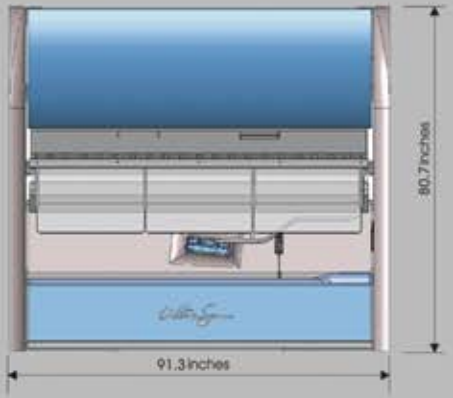

Bed Options

SmartPaytronic